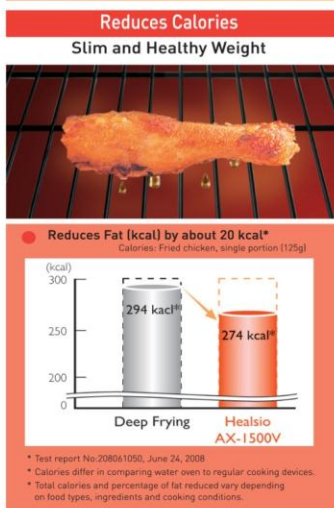

The effect you would expect through Healsio