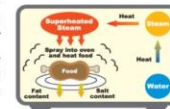

Healthy Cooking for Healthy Family

HEALSIO

Grilling With Water Super Heated Steam Technology

AX-1500(S/R)

- Inverter Power System
- Power Output: Microwave (1160W), Steam (950W), Convection (1550W)
- Super Steam Convection Balanced Meals, Grill, Roast and Bake
- 8 Auto Steam Function
- Capacity 30L

Healthy Cooking with water?

The secret is 340 degree superheated steam.

Water Heat Technology is Superheated Steam in a clear, colorless gas obtained by heating an ordinary steam at 100°C or even higher temperatures up to 340°C under normal pressure. This superheated steam transfers a tremendous amount of heat to the food which reduces excessive fat and salt.

Superheated Steam at 340°C*1

A more powerful heater and other refinements in circulation control provide an intensive and high-temperature steam.

The effect you would expect through Healsio

MICROWAVE OVEN

AX-1100 (SL)

AX-1100 (R)

Importance of healthy eating

Today, it is widely accepted that steaming is one of the healthiest ways to prepare food as it preserves many of the natural vitamins and minerals. These are vital to our health and well-being, but can sometimes be lost through other cooking methods. Steaming food is the gentlest method of cooking meaning that flavor, color, shape and texture are fully preserved. As there's no need to use additional oils or fats it's ideal for people who want to enjoy foods which are healthier, tastier and look fantastic.