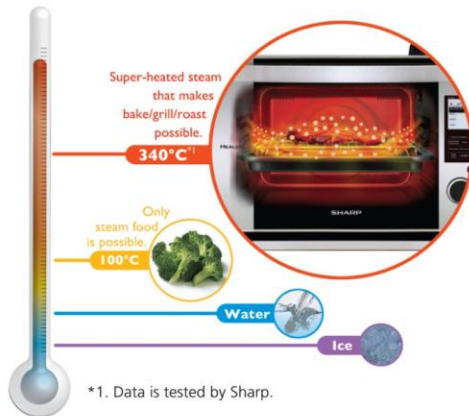

Healthy Cooking for Healthy Family

HEALSIO

Grilling With Water Super Heated Steam Technology

AX-1500(S/R)

- Inverter Power System
- Power Output: Microwave (1160W), Steam (950W), Convection (1550W)
- Super Steam Convection Balanced Meals, Grill, Roast and Bake
- 8 Auto Steam Function
- Capacity 30L

Healthy Cooking with water?

The secret is 340 degree superheated steam.

Water Heat Technology is Superheated Steam in a clear, colorless gas obtained by heating an ordinary steam at 100°C or even higher temperatures up to 340°C under normal pressure. This superheated steam transfers a tremendous amount of heat to the food which reduces excessive fat and salt.

Superheated Steam at 340°C*1

A more powerful heater and other refinements in circulation control provide an intensive and high-temperature steam.

The effect you would expect through Healsio

MICROWAVE OVEN

- Inverter Power System
- Power Output: Microwave [1160W], Steam [950W], Oven and Grill [1480W]
- Energy Save Mode [0.1W-Low Power Standby]
- Capacity 26L

3-in-1 Smart Oven-Steamer + Microwave + Grill

Steamwave is equipped with a high performance 900W microwave oven for when you need that quick re-heat or cook option. This includes a pre-programmed microwave and auto defrost programs which allows for fast convenient cooking and defrosting. It's also equipped with a 1100W grill which is perfect for crisping and browning, with 4 additional auto grill menus for added convenience. Whilst being impressive on their own you can also combine the grill and microwave for some really interesting cooking options.