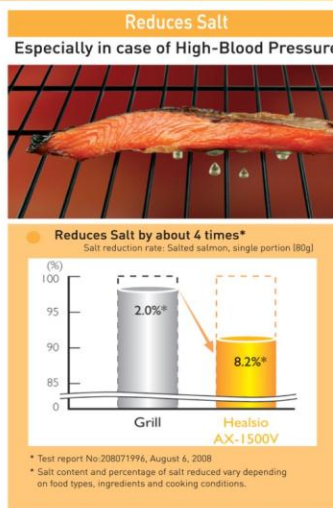

The effect you would expect through Healsio