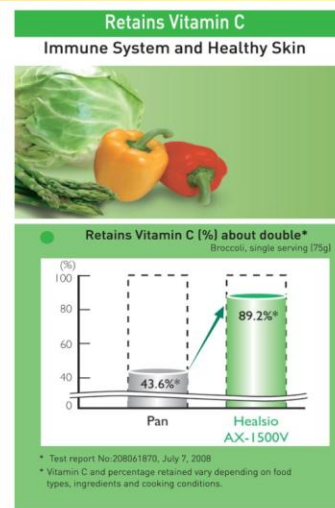

The effect you would expect through Healsio